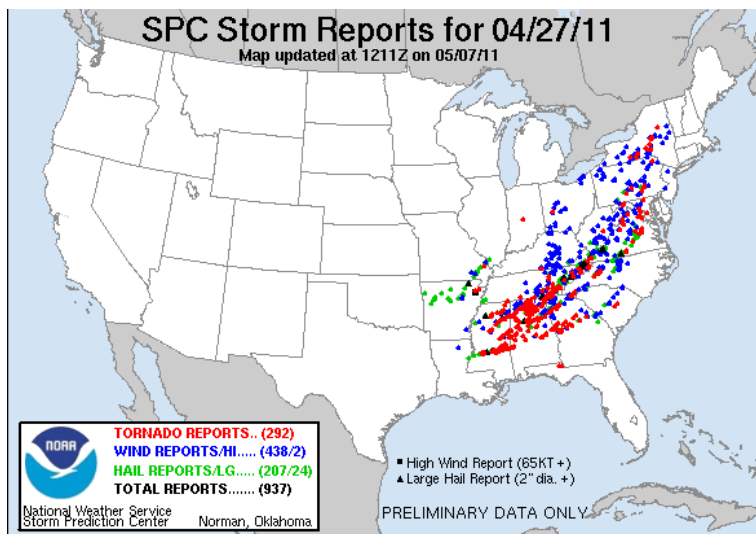

## April 25 – 28, 2011 Severe Weather across the Southeast

## Georgia

Peachtree City NWS

[Tornado Outbreak Summary April 27th and 28th](#)

## North Carolina

Newport/Morehead City

[Confirmed Tornadoes in Duplin and Craven Co](#)

Wilmington NWS

[National Weather Service Storm Survey Team found evidence of 5 Tornadoes...](#)

[Tornado Tracks from 4/28/11...](#)