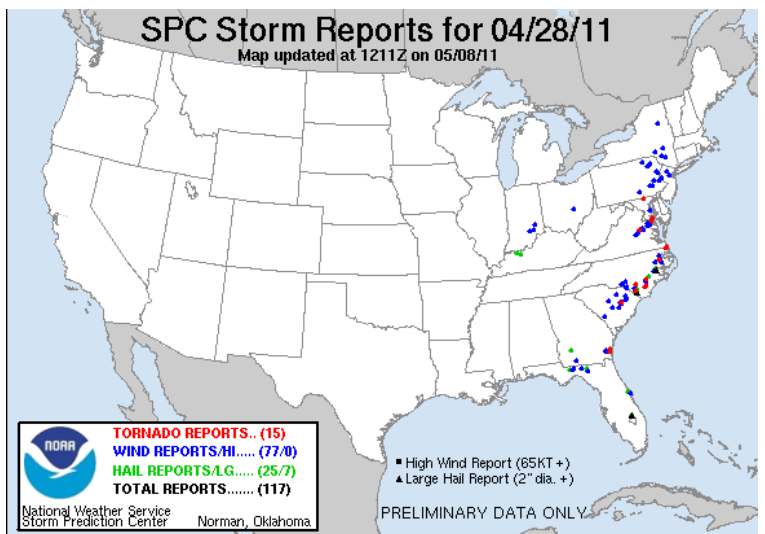

## April 25 – 28, 2011 Severe Weather across the Southeast