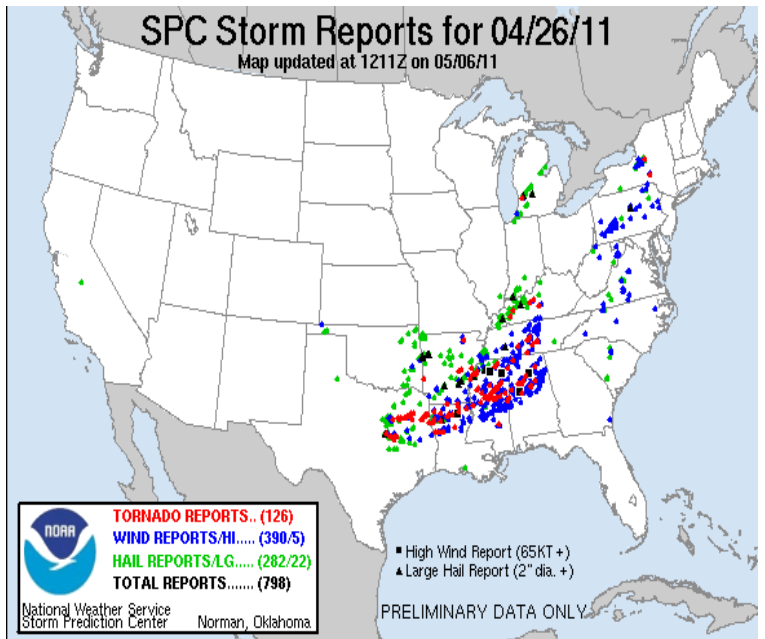

## April 25 – 28, 2011 Severe Weather across the Southeast