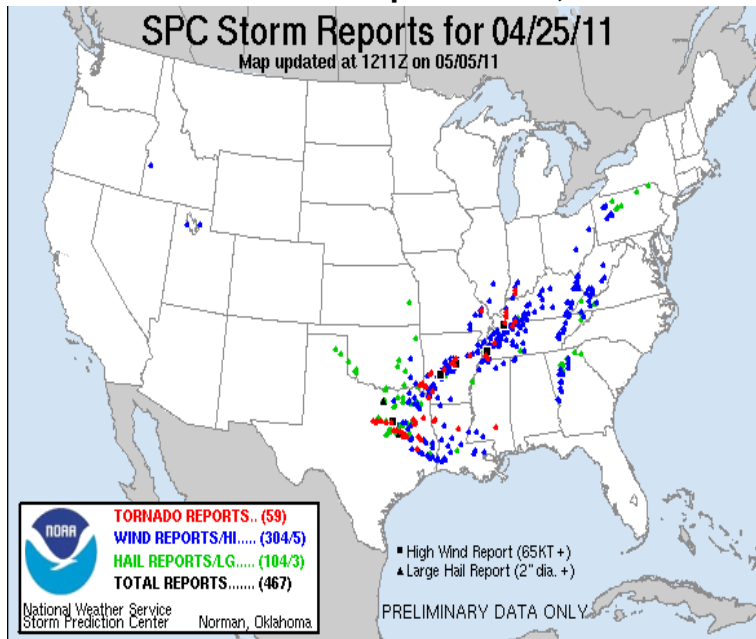

## April 25 – 28, 2011 Severe Weather across the Southeast